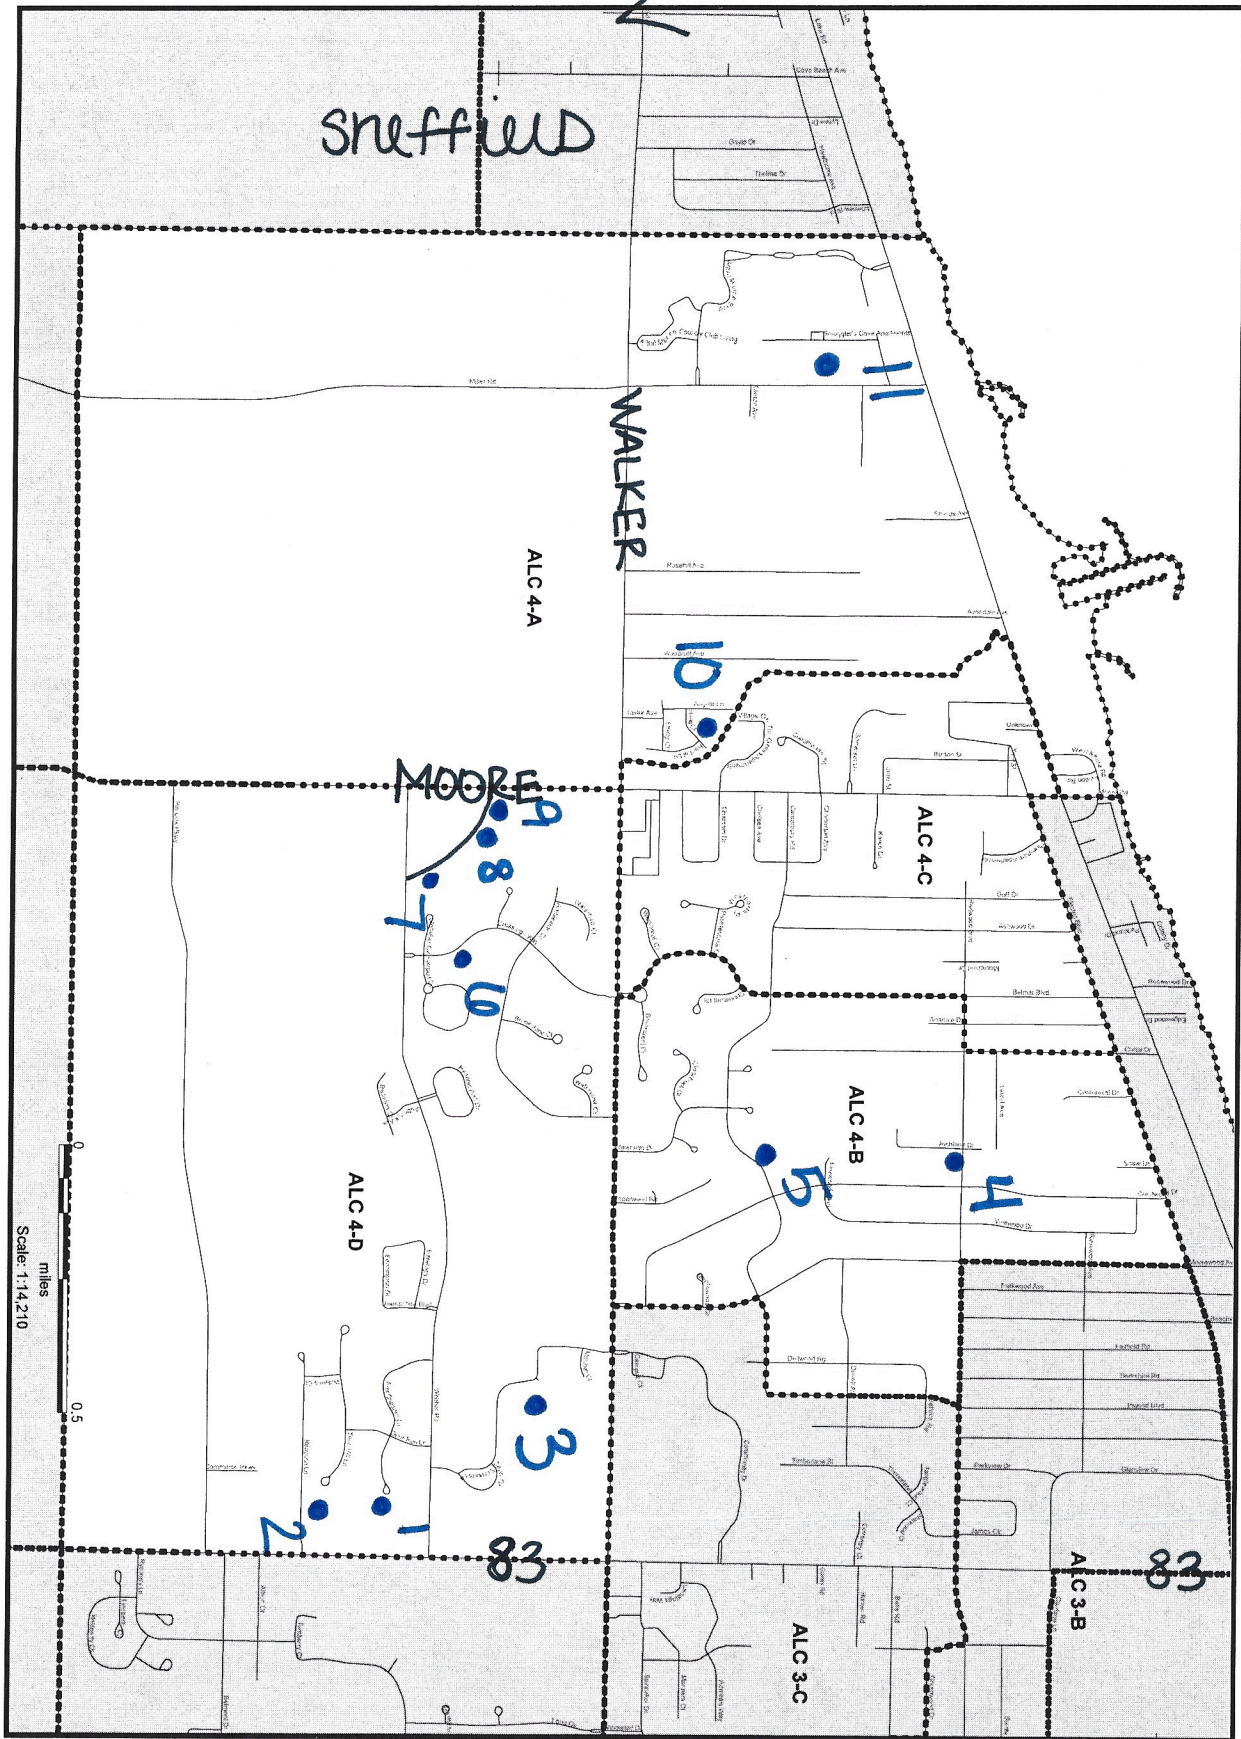

- Precinct
- Roads

ALEPTA RESALE 534 LONG
 50/50 RAFFLE TICKETS COVE
 BAKE SALE 100% Proceeds Benefit

WARD
 2

W

E

Avon Lake City **Ward 2** - All Precincts

Ward Boundaries & Voting Precincts

Prepared by: Lorain County Board of Elections
 Paul R Adams - Director
 Election Operations - September, 2017
 jcp/07.2019

S

Legend

- Precinct
- Roads

Avon Lake City **Ward 3** - All Precincts

Ward Boundaries & Voting Precincts

Prepared by: Lorain County Board of Elections
 Paul R Adams - Director
 Elections Operations - September, 2017
 jcp/07.2019

Legend

- Roads
- Precincts

N
 WARD 3

S

E

Avon Lake City Ward 4 - All Precincts
 Ward Boundaries & Voting Precincts

Prepared by: Lorain County Board of Elections
 Paul R Adams - Director
 Election Operations - September, 2017
 jcp/07.2019

Legend

- Roads
- Precincts

S

N

WARD 4

E