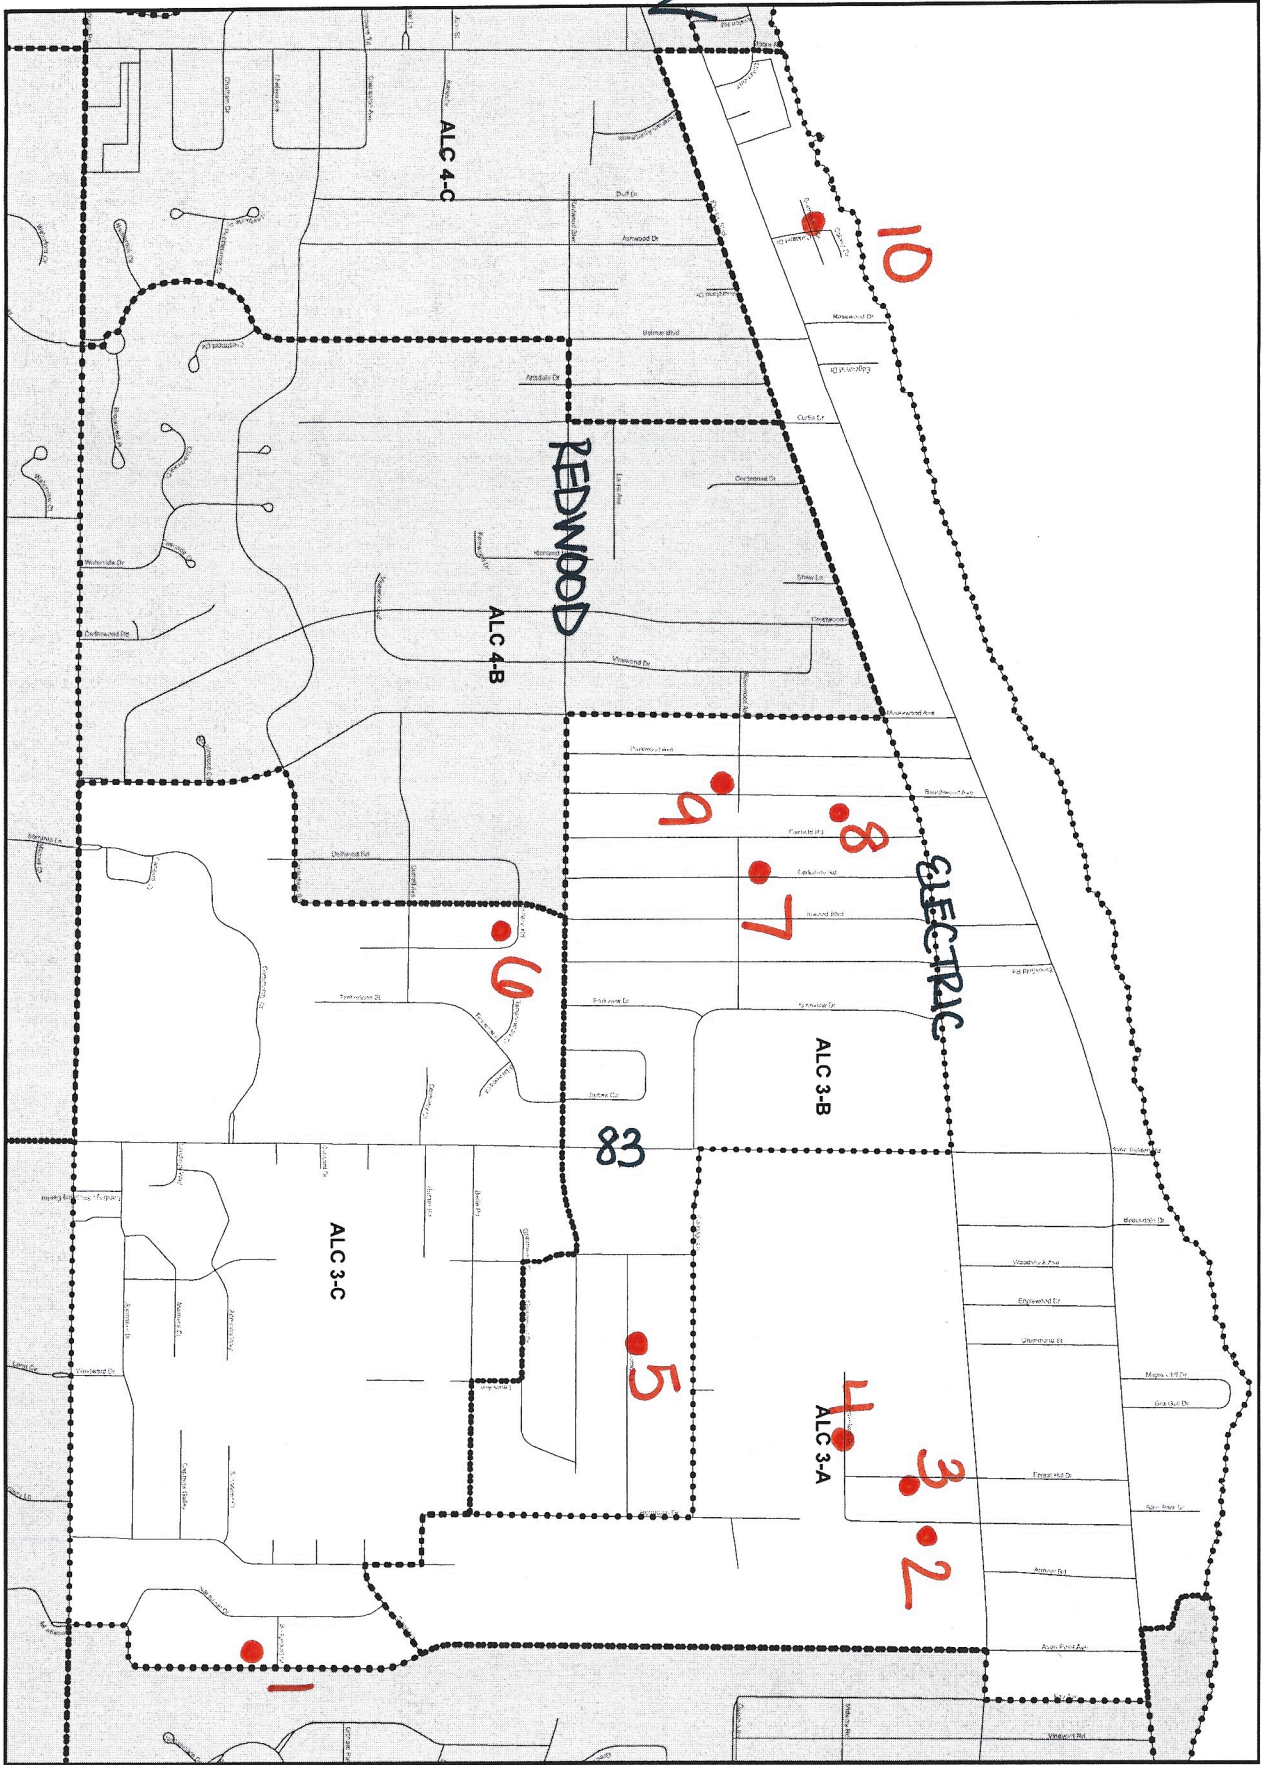

- Precinct
- Roads

ALEPTA RESALE 534 LONG
 50/50 RAFFLE TICKETS COVE
 BAKE SALE 100% Proceeds Benefit

WARD
 2

W

E

Avon Lake City **Ward 2** - All Precincts

Ward Boundaries & Voting Precincts

Prepared by: Lorain County Board of Elections
 Paul R Adams - Director
 Election Operations - September, 2017
 jcp/07.2019

S

Legend

- Precinct
- Roads

Avon Lake City **Ward 3** - All Precincts

Ward Boundaries & Voting Precincts

Prepared by: Lorain County Board of Elections
 Paul R Adams - Director
 Elections Operations - September, 2017
 jcp/07.2019

Legend

- Roads
- Precincts

N
 WARD 3

S

E

Avon Lake City Ward 4 - All Precincts
 Ward Boundaries & Voting Precincts

Prepared by: Lorain County Board of Elections
 Paul R Adams - Director
 Election Operations - September, 2017
 jcp/07.2019

Legend

- Roads
- Precincts

S

N

WARD 4

E