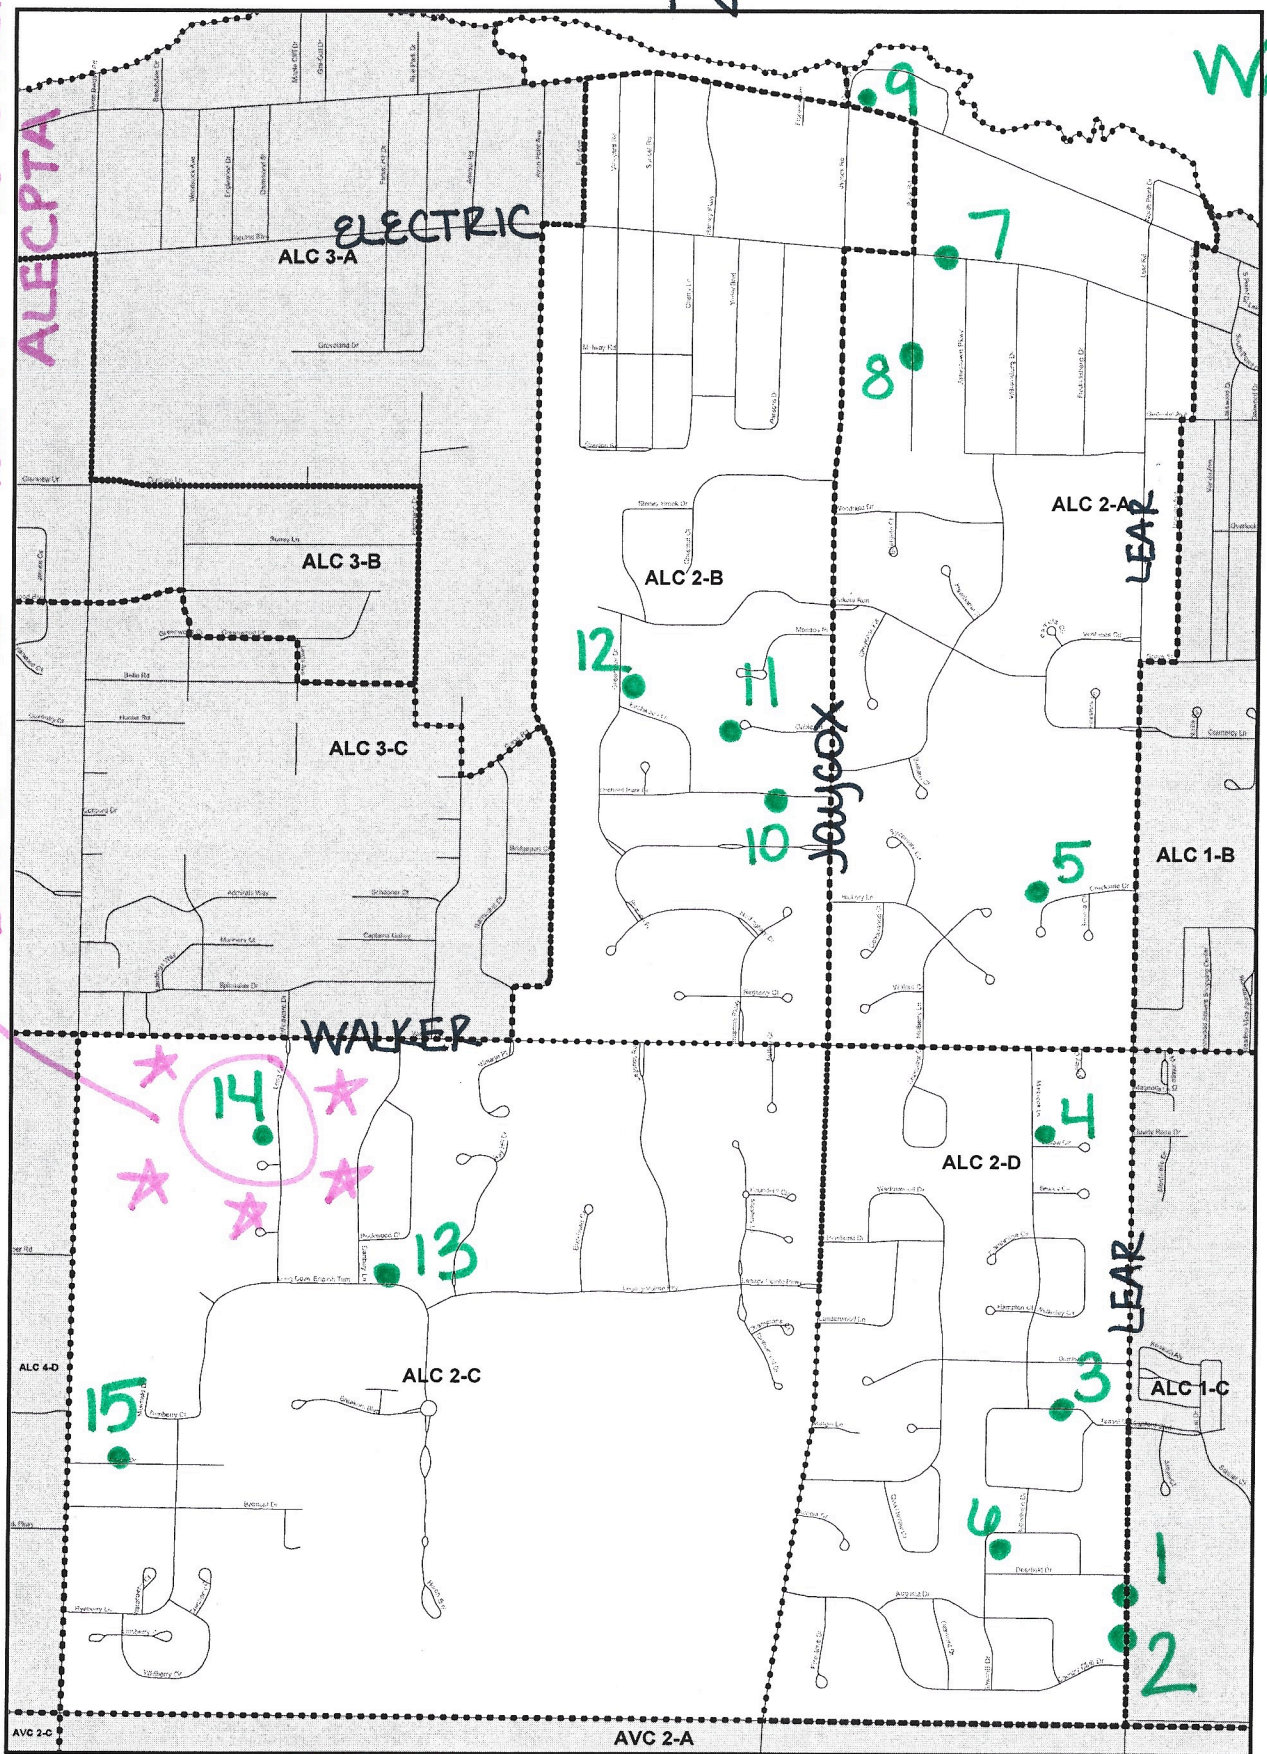

Avon Lake City Ward 1 - All Precincts

Ward Boundaries & Voting Precincts

Prepared by: Lorain County Board of Elections
 Paul R Adams - Director
 Elections Operations - September, 2017
 jcp/07.2019

5

Legend

- Precinct
- Roads

ALEPTA RESALE 534 LONG
 50/50 RAFFLE TICKETS COVE
 BAKE SALE 100% Proceeds Benefit

WARD
 2

W

E

Avon Lake City **Ward 2** - All Precincts

Ward Boundaries & Voting Precincts

Prepared by: Lorain County Board of Elections
 Paul R Adams - Director
 Election Operations - September, 2017
 jcp/07.2019

Legend

- Roads
- Precincts

N
 WARD 3

S

E

Avon Lake City Ward 4 - All Precincts
 Ward Boundaries & Voting Precincts

Prepared by: Lorain County Board of Elections
 Paul R Adams - Director
 Election Operations - September, 2017
 jcp/07.2019

Legend

- Roads
- Precincts

S

N

WARD 4

E